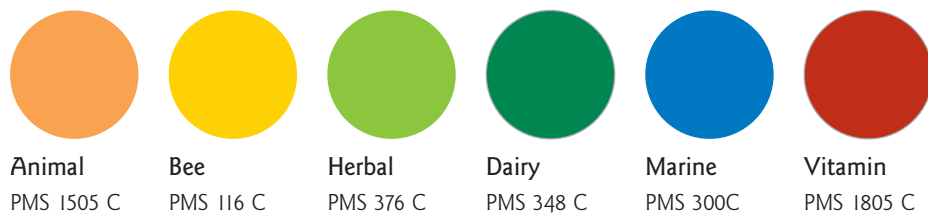

DEEP BLUE HEALTHTM
NATURE'S SECRETS

BRAND BIBLE

INTERNATIONAL
DISTRIBUTORS

Logo

The Deep Blue Health logo must be used per the graphic files provided and always on a solid white, silver, black or clear background. Do not use on an image or broken colour background.

Brand Colours

Primary Colours

Product Series Colours

Primary Colours and Tints

At the first point engagement use a solid application of a single primary colour.

- Primary colours can appear alongside each other if required.
- Tints of the primary palette can be used if the communication piece only requires one colour.
- Please note the colours featured on this page are an example, and not necessarily a true match. To obtain a true match please refer to the Pantone reference guide.