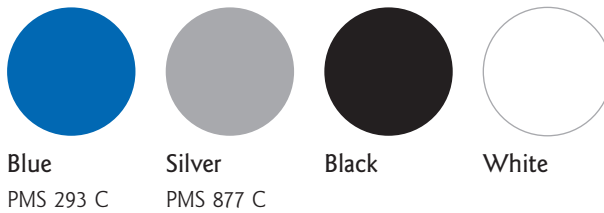

DEEP BLUE HEALTHTM
NATURE'S SECRETS

BRAND BIBLE

INTERNATIONAL
DISTRIBUTORS

Logo

The Deep Blue Health logo must be used per the graphic files provided and always on a solid white, silver, black or clear background. Do not use on an image or broken colour background.

Brand Colours

Primary Colours

Product Series Colours

Primary Colours and Tints

At the first point engagement use a solid application of a single primary colour.

- Primary colours can appear alongside each other if required.
- Tints of the primary palette can be used if the communication piece only requires one colour.
- Please note the colours featured on this page are an example, and not necessarily a true match. To obtain a true match please refer to the Pantone reference guide.